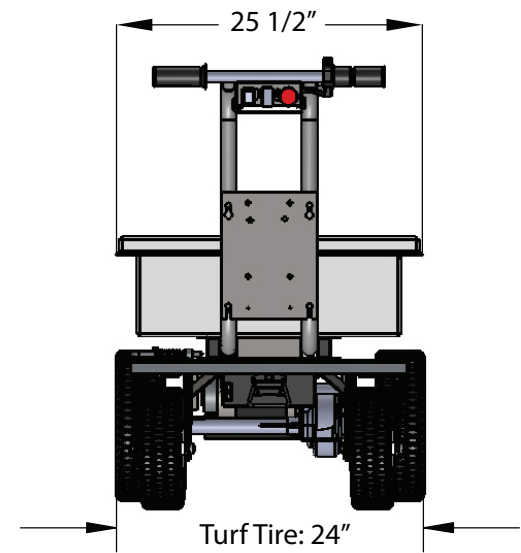

70041

877447-2648  
SUPPORT@GRANITEIND.COM

MANUFACTURED BY GRANITE INDUSTRIES